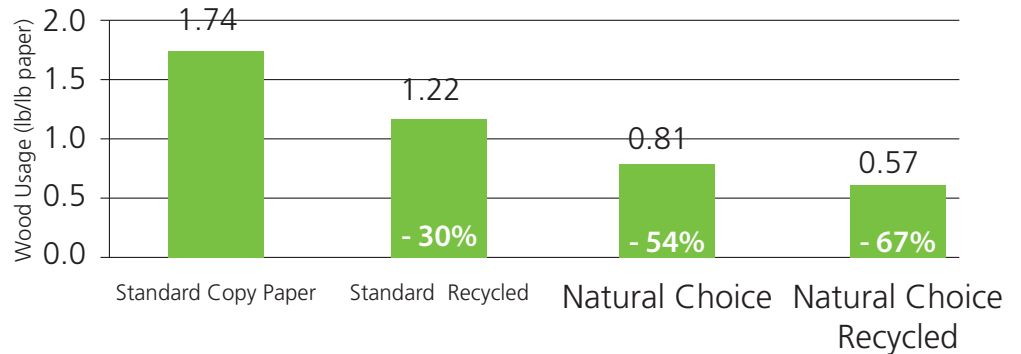

WOOD FIBER USAGE

Performance specifications

White
color

20 lb.
basis weight
(bond/text)

75
GSM

96
opacity
(TAPPI)

4.3
caliper
(mils)

Smooth
finish

140
smoothness

8.5 x 11
inches

500
sheets/ream

5000
sheets/carton

10
reams/carton

50
pounds/carton

40
cartons/pallet

Note: All values represent targets.

For more information or to place an order:
1 800-426-0866 or www.naturalchoicepaper.com