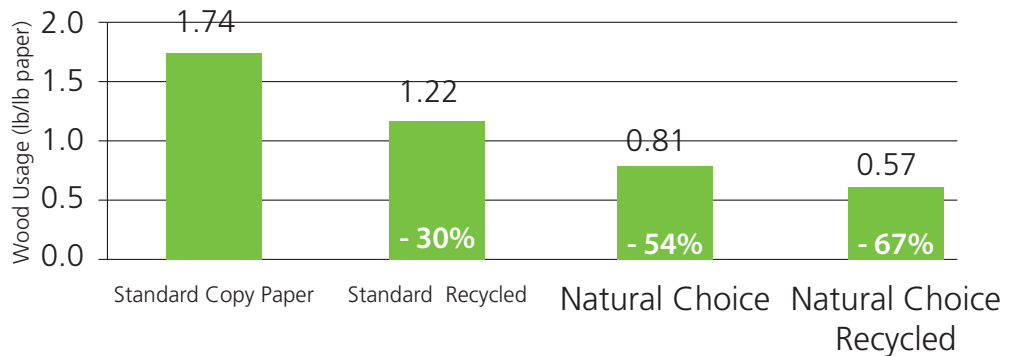

Natural Choice™ 30

Smart meets sustainable

Printed on Natural Choice 30 paper.

We make it
EASY

to be **GREEN**

Get the sustainability of recycled paper
— without the hassles or cost.

- Natural Choice 30 copy paper is made from thermomechanical pulp in a process that results in twice as much paper from each tree — one third less wood than even paper made with 30% recycled content.
- That means bright, white Natural Choice 30 helps meet your environmental performance targets. It costs less than most recycled papers and uses less than half the wood of standard copy paper.
- With great runnability and super high opacity, Natural Choice 30 also ensures you can print on both sides. So you can say more while using half the paper.
- Finally, making Natural Choice 30 uses less water and electricity than for most mills that make standard copy paper and generates only half of the carbon footprint.

Please Recycle

Natural Choice™ 30

Smart meets sustainable

the Responsible CHOICE

Environmental attributes

Natural Choice 30 is made with SFI® Certified Sourcing fiber, and it is elemental chlorine-free (ECF), 100 percent recyclable, with 30% recycled fiber for even greater sustainability.

WOOD FIBER USAGE

Performance specifications

White
color

20 lb.
basis weight
(bond/text)

75
GSM

96
opacity
(TAPPI)

4.3
caliper
(mils)

Smooth
finish